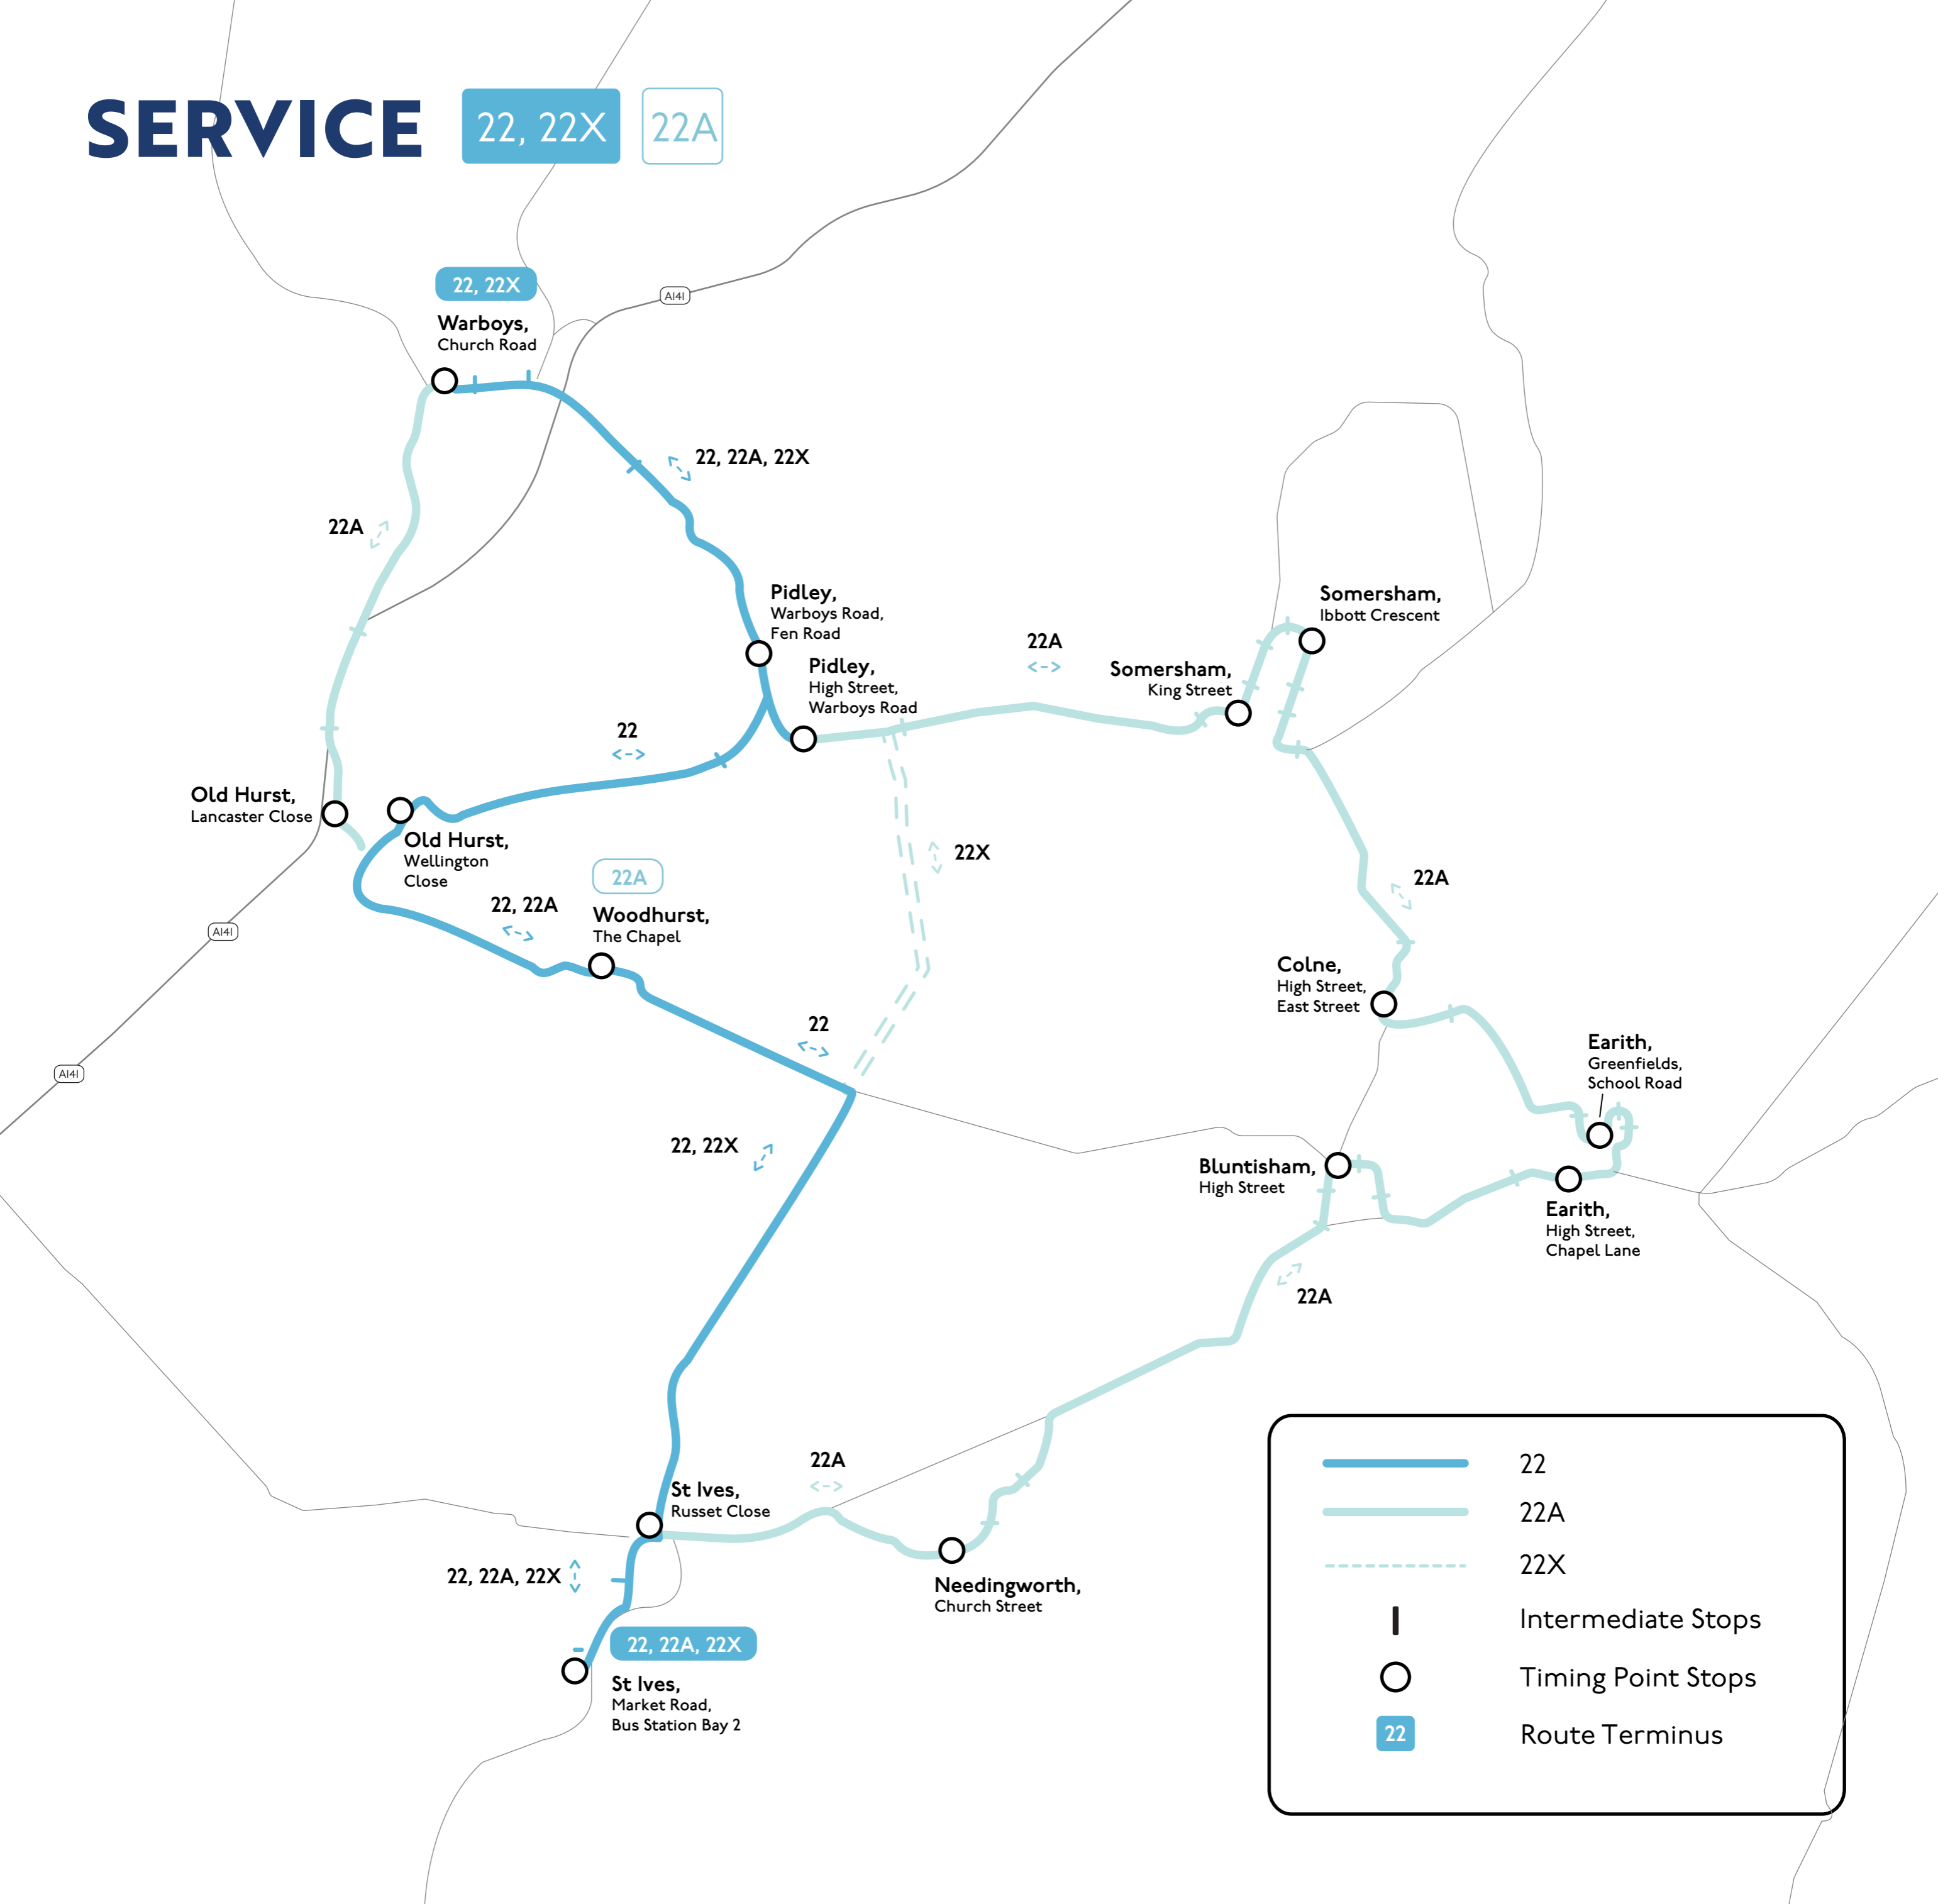

SERVICE

22, 22X

22A

22, 22X

Warboys,
Church Road

A141

22, 22A, 22X

22A

Pidley,
Warboys Road,
Fen Road

Pidley,
High Street,
Warboys Road

22A
<->

Somersham,
King Street

Somersham,
Ibbott Crescent

Old Hurst,
Lancaster Close

Old Hurst,
Wellington
Close

22A

22, 22A
<->

Woodhurst,
The Chapel

22X

22A

Colne,
High Street,
East Street

Earith,
Greenfields,
School Road

A141

22
<->

22, 22X
<->

Bluntisham,
High Street

Earith,
High Street,
Chapel Lane

A141

22A

22A
<->

St Ives,
Russet Close

Needingworth,
Church Street

22, 22A, 22X
<->

22, 22A, 22X

St Ives,
Market Road,
Bus Station Bay 2

	22
	22A
	22X
	Intermediate Stops
	Timing Point Stops
	Route Terminus